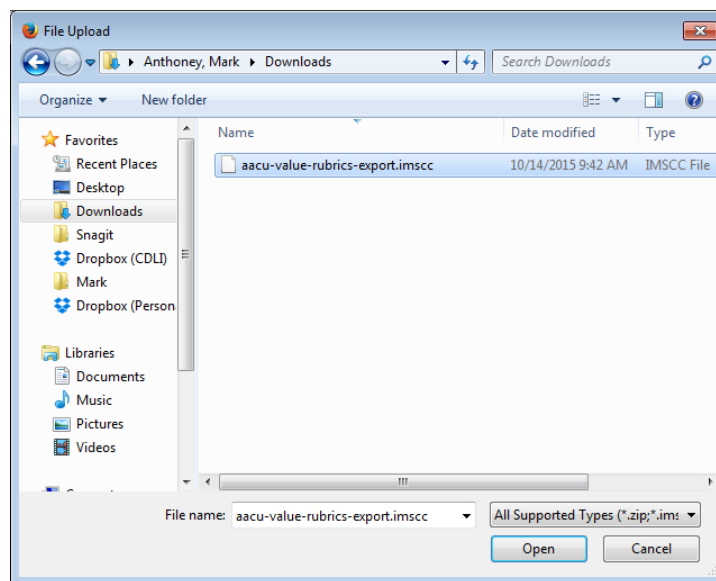

Choose the **acu-value-rubrics-export.imsc** file and click the **Open** button: