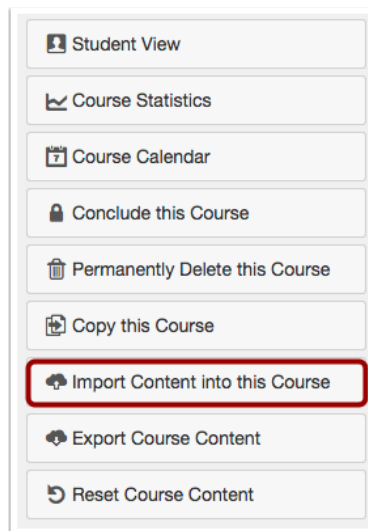

...continued on next page