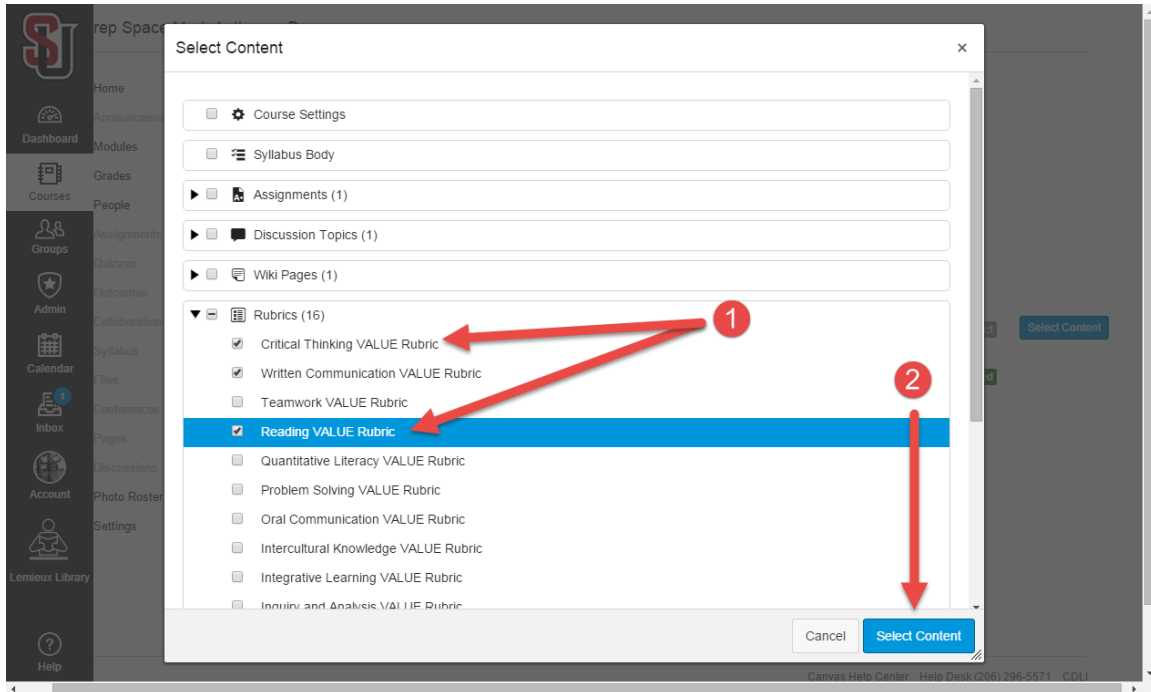

Dashboard
Courses
Groups
Admin
Calendar
Inbox

Import Content

Content Type: Select One

Current Jobs

Canvas Common Cartridge	...e-rubrics-export.imsc	Dec 15 at 11:17am	Waiting for select	Select Content
Course Copy	Faculty Canvas...	Dec 15 at 10:00am	Completed	

...continued on next page

Select the rubrics you'd like to import [1], and then click the **Select Content** button [2]. The rubrics will be uploaded to your Canvas course.

Use Rubrics in Your Canvas Course