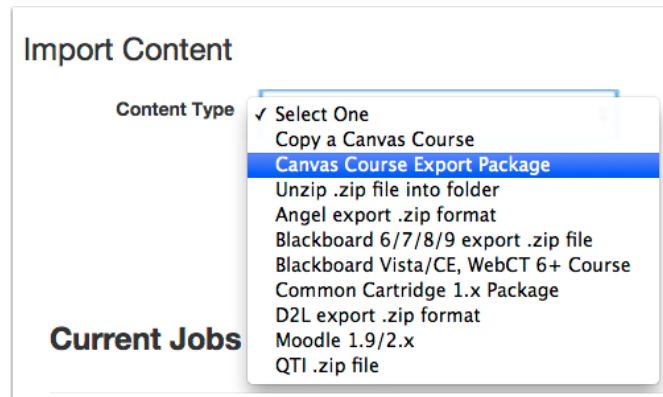

Canvas Guide: Uploading AACU Value Rubrics into a Canvas Course

Overview

The AACU Value Rubrics are provided with permission to SU faculty for use in Canvas courses. After [downloading the rubrics](#), follow the instructions below to upload these rubrics into your Canvas course.

Upload Rubrics into Your Canvas Course

In your course navigation, click **Settings**:

On the right-hand sidebar, click **Import Content into this Course**:

...continued on next page

Choose the **Canvas Course Export Package** option from the Content Type drop-down menu:

Locate the **Choose File** button to browse for your Canvas Course Export Package. A popup window will appear in your browser.

Choose the **acu-value-rubrics-export.imsc** file and click the **Open** button:

Click the box for **Select specific content** [1] and then click the **Import** button [2]:

Prep Space Mark Anthony Demo

Home
Announcements
Modules
Grades
People
Assignments
Quizzes
Outcomes
Collaborations
Syllabus
Files
Conferences
Pages
Discussions