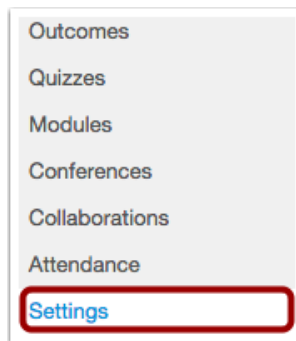

Canvas Guide: Uploading AACU Value Rubrics into a Canvas Course

Overview

The AACU Value Rubrics are provided with permission to SU faculty for use in Canvas courses. After [downloading the rubrics](#), follow the instructions below to upload these rubrics into your Canvas course.

Upload Rubrics into Your Canvas Course

In your course navigation, click **Settings**:

On the right-hand sidebar, click **Import Content into this Course**: